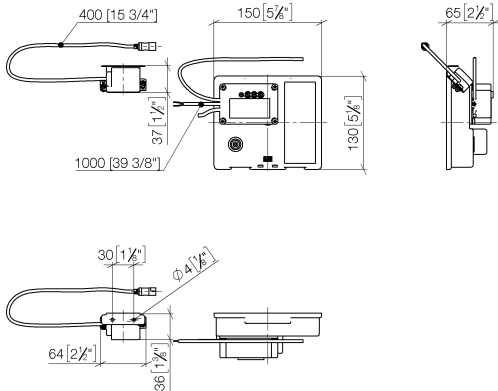

Required miscellaneous

eSET Touchfree Basin mixer with temperature setting for combining with wall-mounted fittings - 35 741 970 90

- max. recess depth 125 mm
- min. recess depth 90 mm

Required miscellaneous

eSET Touchfree Basin mixer with temperature setting for combining with free-standing fittings - 35 740 970 90

Recommended miscellaneous

Extension for Touchfree 500 mm - 12 765 970 90

MEM eSET Touchfree Basin mixer without pop-up waste with temperature setting - Chrome

MEM

ST 010 203 2782
mm [inches]

Certificates

LGA_29120.	WRAS_1906116.	IAPMO_EGS.	CE000001_eSet_Tou chfree_20171206_D E_signed.	CE000002_eSet_Tou chfree_20171206_E N_signed.
LGA_29119.				

ST 010 203 2782

Spare parts list

MEM eSET Touchfree Basin mixer without pop-up waste with temperature setting - Chrome

MEM

ST 010 203 2782

- 200mm projection
- fixed spout
- rectangular, air-enriched flow
- hole diameter 37 mm
- rosette 60 x 60 mm
- 1/2" connection
- max. flow 5.7 l/min
- lead-free
- WRAS 2203039
- This product can help a building meet the requirements of Green Building Rating Systems, e.g. LEED®, BREEAM®, DGNB