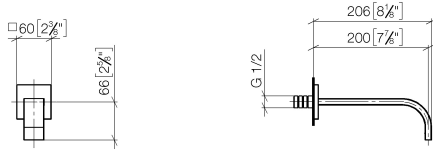

MEM eSET Touchfree Basin mixer without pop-up waste with temperature setting - Chrome

MEM

ST 010 203 2782

- 200mm projection
- fixed spout
- rectangular, air-enriched flow
- hole diameter 37 mm
- rosette 60 x 60 mm
- 1/2" connection
- max. flow 5.7 l/min
- lead-free
- WRAS 2203039
- This product can help a building meet the requirements of Green Building Rating Systems, e.g. LEED®, BREEAM®, DGNB

Recommended miscellaneous

Concealed wall elbow -

35 085 970 90

- max. recess depth 163 mm
- min. recess depth 90 mm

MEM eSET Touchfree Basin mixer without pop-up waste with temperature setting - Chrome

MEM

ST 010 203 2782

ST 010 203 2782
mm [inches]

Flow rate chart

Certificates

WRAS_2203039.

ST 010 203 2782

Spare parts list

No.	Item Number	Name	Quantity used	Delivery time
1	09 24 03 081 10 90	extension	1	2
2	90 27 78 035 00-00	rosette	1	10
3	90 29 03 109 00 90	aerator	1	2