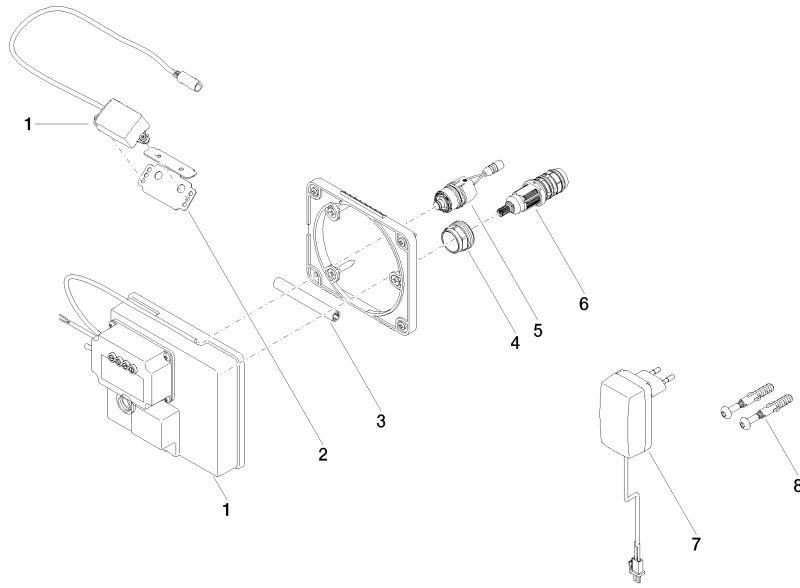

MEM

ST 010 203 2782
mm [inches]

Certificates

LGA_29120.	WRAS_1906116.	IAPMO_EGS.	CE000001_eSet_Tou chfree_20171206_D E_signed.	CE000002_eSet_Tou chfree_20171206_E N_signed.
LGA_29119.				

ST 010 203 2782

Spare parts list

No.	Item Number	Name	Quantity used	Delivery time
1	90 10 01 177 00 90	electronic accessories	1	2
2	90 17 20 199 00 90	holder	1	2
3	90 23 01 124 00 90	sleeve	1	2
4	09 23 10 129 90	nut	1	2
5	04 30 50 079 00 90	valve	1	2
6	90 15 02 013 00 90	cartridge	1	2
7	04 10 01 246 00 90	electronic accessories	1	2
8	04 30 31 024 01 90	fixing set	1	2

MEM eSET Touchfree Basin mixer without pop-up waste with temperature setting - Chrome

MEM

ST 010 203 2782

- 200mm projection
- fixed spout
- rectangular, air-enriched flow
- hole diameter 37 mm
- rosette 60 x 60 mm
- 1/2" connection
- max. flow 5.7 l/min
- lead-free
- WRAS 2203039
- This product can help a building meet the requirements of Green Building Rating Systems, e.g. LEED®, BREEAM®, DGNB