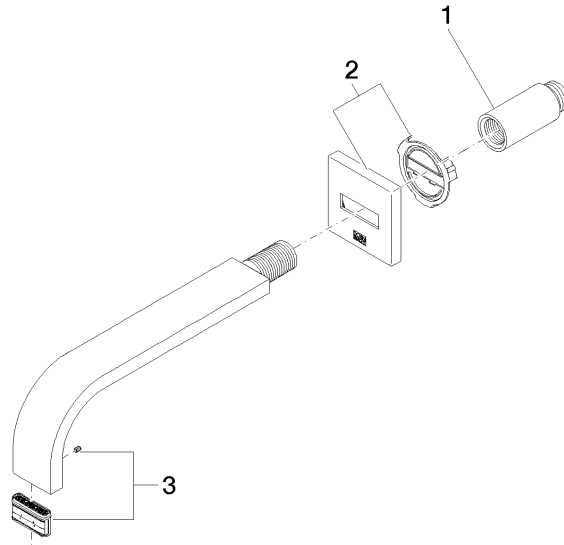

MEM eSET Touchfree Basin mixer without pop-up waste with temperature setting - Chrome

MEM

ST 010 203 2782

- 200mm projection
- fixed spout
- rectangular, air-enriched flow
- hole diameter 37 mm
- rosette 60 x 60 mm
- 1/2" connection
- max. flow 5.7 l/min
- lead-free
- WRAS 2203039
- This product can help a building meet the requirements of Green Building Rating Systems, e.g. LEED®, BREEAM®, DGNB

Recommended miscellaneous

Concealed wall elbow -

35 085 970 90

- max. recess depth 163 mm
- min. recess depth 90 mm

MEM eSET Touchfree Basin mixer without pop-up waste with temperature setting - Chrome

MEM

ST 010 203 2782

ST 010 203 2782
mm [inches]

Flow rate chart

Certificates

WRAS_2203039.

ST 010 203 2782

Spare parts list

No.	Item Number	Name	Quantity used	Delivery time
1	09 24 03 081 10 90	extension	1	2
2	90 27 78 035 00-00	rosette	1	10
3	90 29 03 109 00 90	aerator	1	2